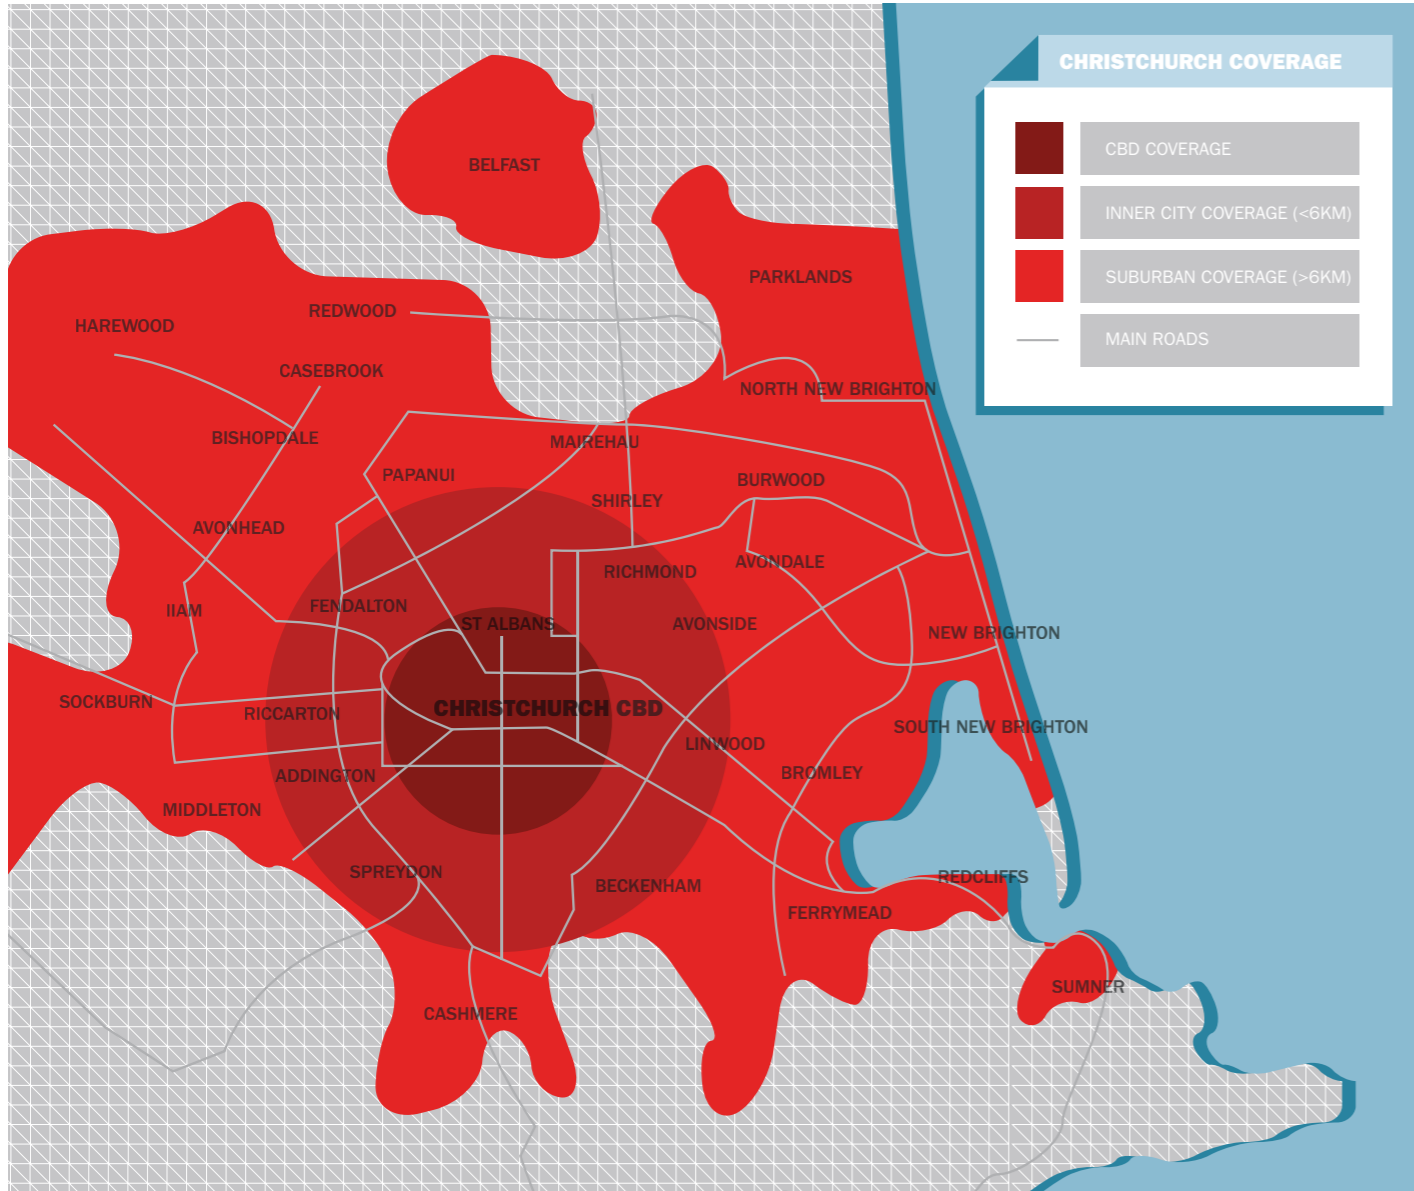

# CHRISTCHURCH

## CBD, INNER CITY & SUBURBAN COVERAGE

POPULATION 370,000

### ENGAGE CONSUMERS DIRECTLY OUTSIDE ALL MAJOR CHRISTCHURCH MALLS WITH ADSHEL'S EXTENSIVE COVERAGE

ADSHEL PANELS