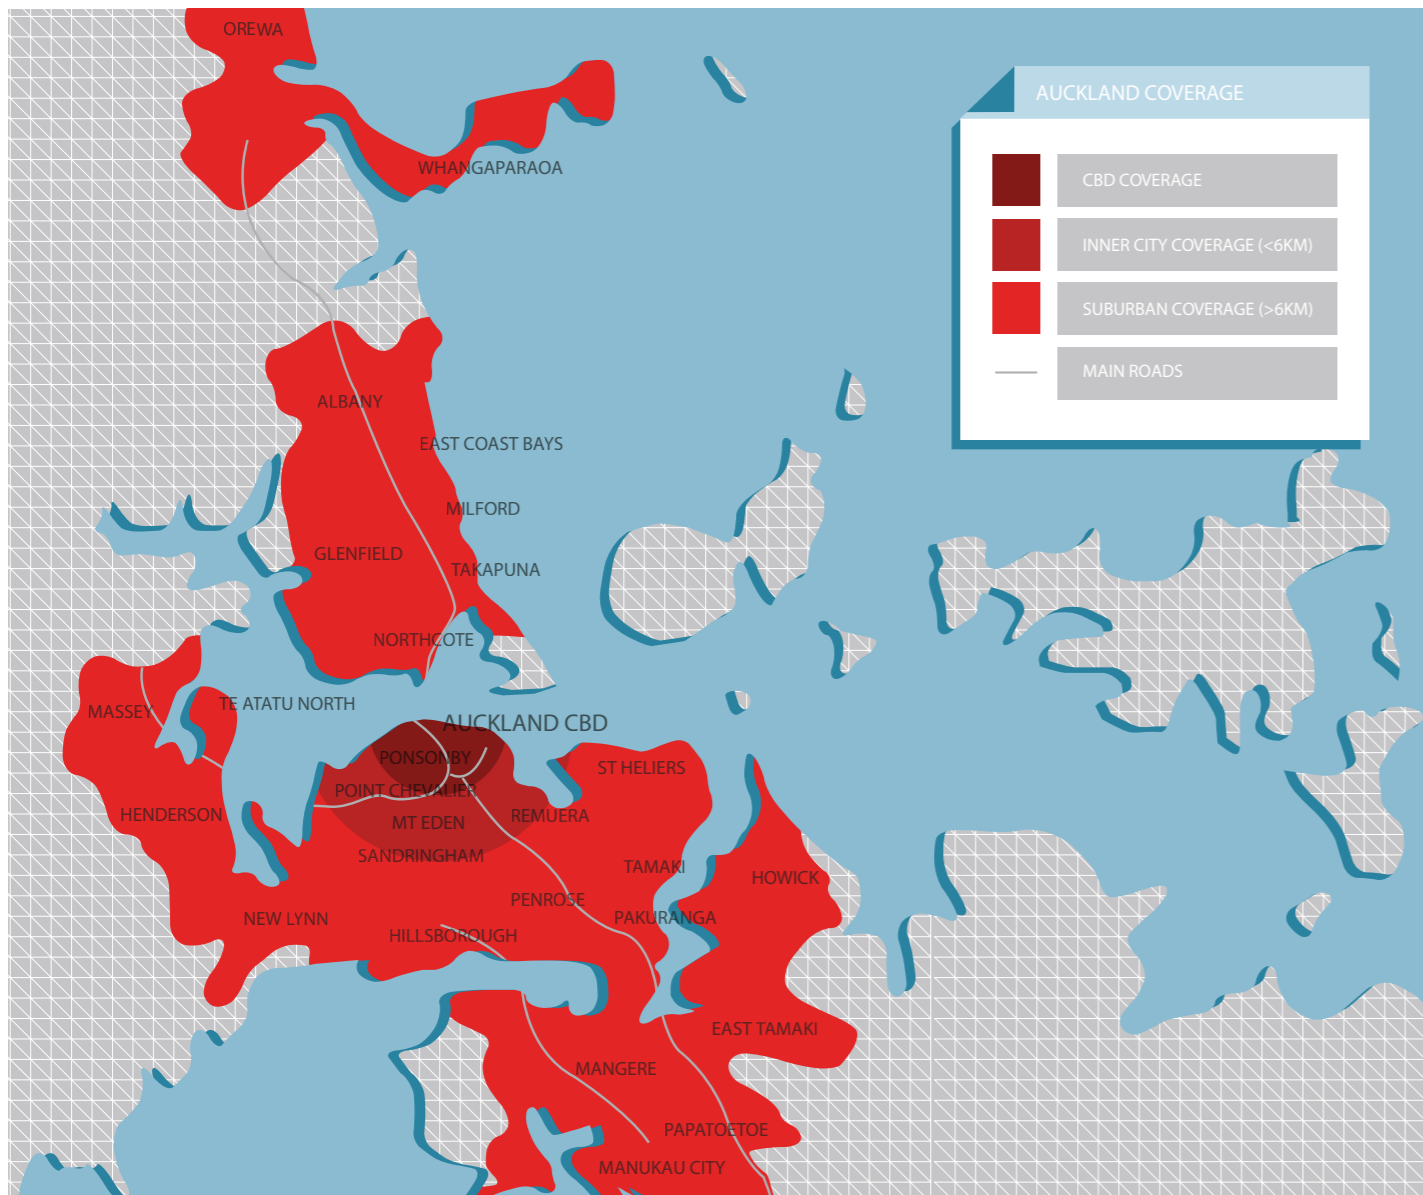

AUCKLAND

CBD, INNER CITY & SUBURBAN COVERAGE

POPULATION 1.3 MILLION

CBD COVERAGE | AUCKLAND CITY

WITH 262 PANELS IN THE CBD ALONE, ADSHEL ALLOWS YOU TO DOMINATE THE AUCKLAND CITY CENTRE

ADSHEL PANELS