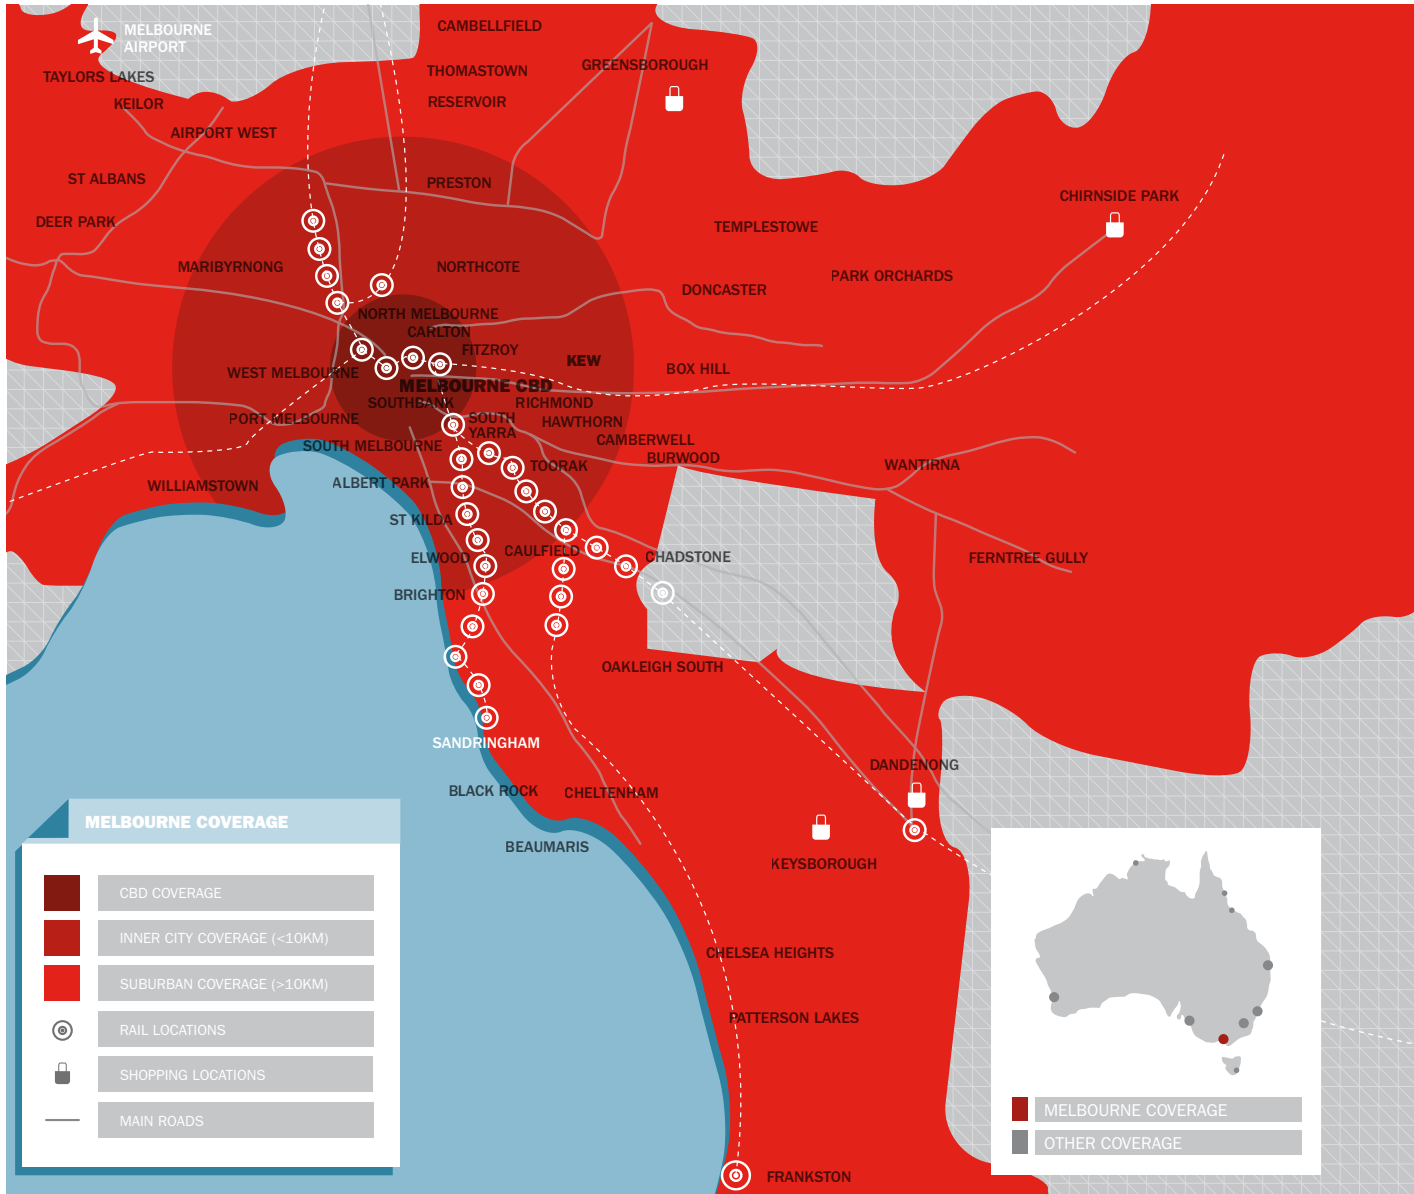

# MELBOURNE

## CBD, INNER CITY & SUBURBAN COVERAGE

POPULATION 3.8 MILLION

## CBD COVERAGE | MELBOURNE CITY

RAIL LOCATIONS PANELS