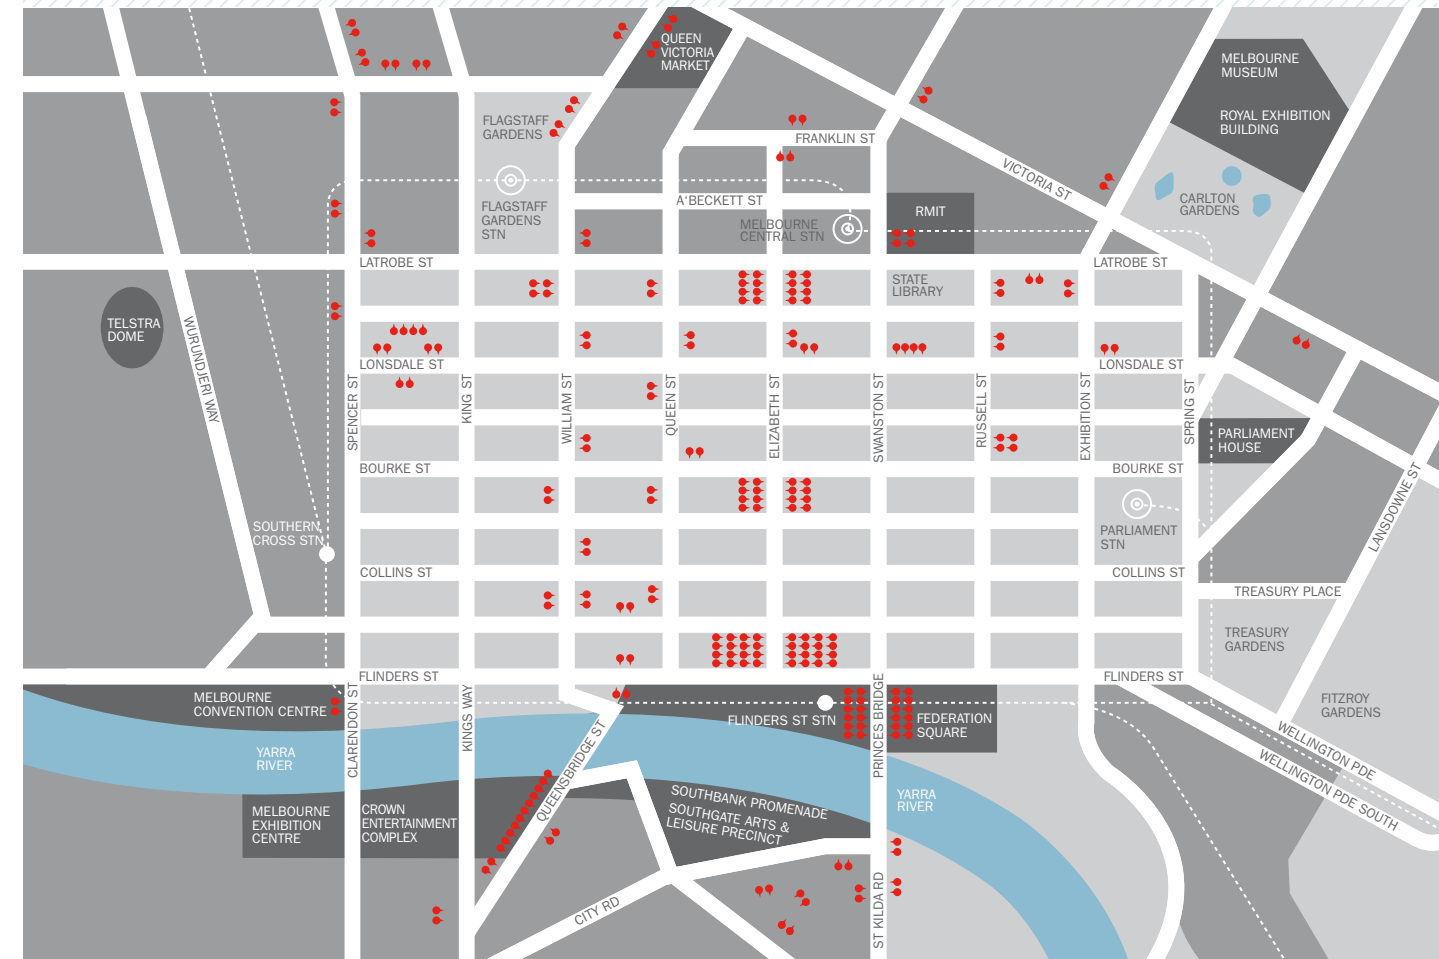

## CBD, INNER CITY & SUBURBAN COVERAGE

POPULATION 3.8 MILLION

# 90% OF MELBOURNE RESIDENTS LIVE IN ADSHEL AREAS

Source: Pathfinder Solutions (Based on place of residence, ABS 2006 Census) 16 - 54 year olds in 5 metro cities.

91% IN MELBOURNE OF BABY BOOMERS 91% OF ADULTESCENTS 90% OF COMMUTERS 91% OF MGBs 90% OF YOUTH LIVE IN ADSHEL AREAS

RAIL LOCATIONS PANELS